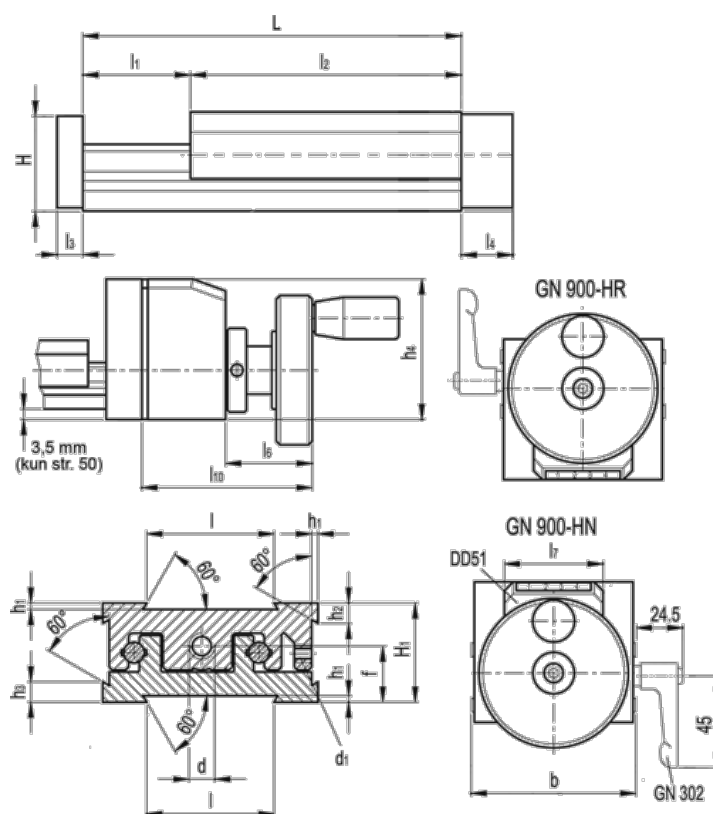

Data Sheet

Article number: 20781020

Description: Adjustable slide unit
GN 900-80-145-25-HR-2

Measures

b = 80	h3 = 10.0	l7 = 33
d = M8x1	h4 = 51	l10 = 66
d1 = M5	l = 50	
f = 20.5	L - l1 = 145-25	
H = 35.5	l2 = 120	
h1 = 2.0	l3 = 8	
H1 = 36	l4 = 16	
h2 = 10.0	l6 = 31	